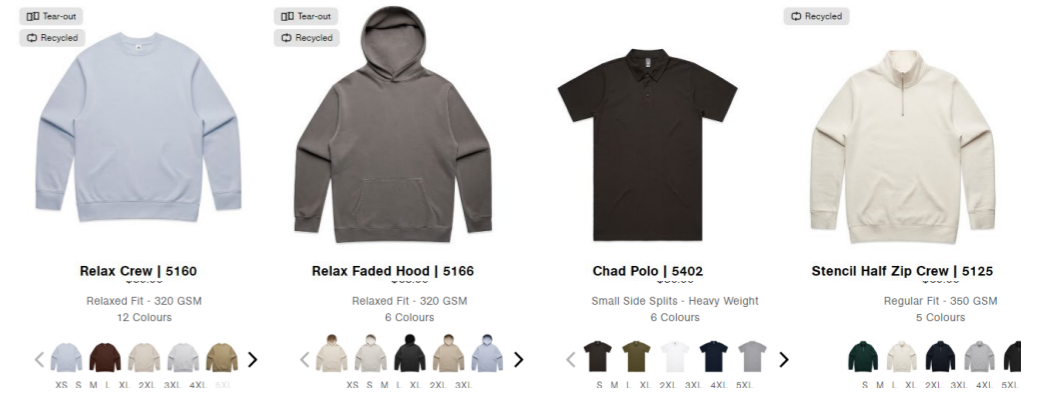

OFF THE SHELF

Love the look of custom but need it now?

We partner with renowned suppliers to ensure every off-the-shelf option meets our high standards. Crafted from premium materials and expertly designed for performance, ask if pre-made styles can be the perfect fit for you.

as
colour
Brilliant Basics