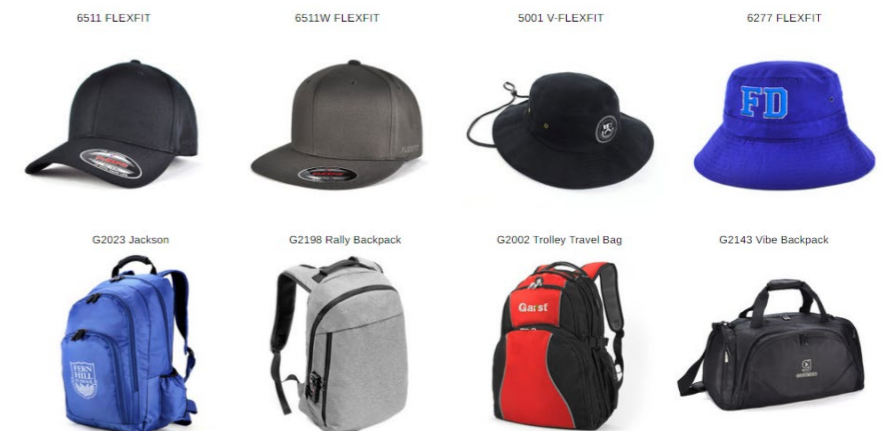

as
colour
Brilliant Basics

BIZ COLLECTION
Your everyday uniform solution

grace
COLLECTION
Professional Service . Quality Products

Quality Headwear and Bags

CUT & SEW

POLO

POLO WITH SUB PANEL

HOODIE