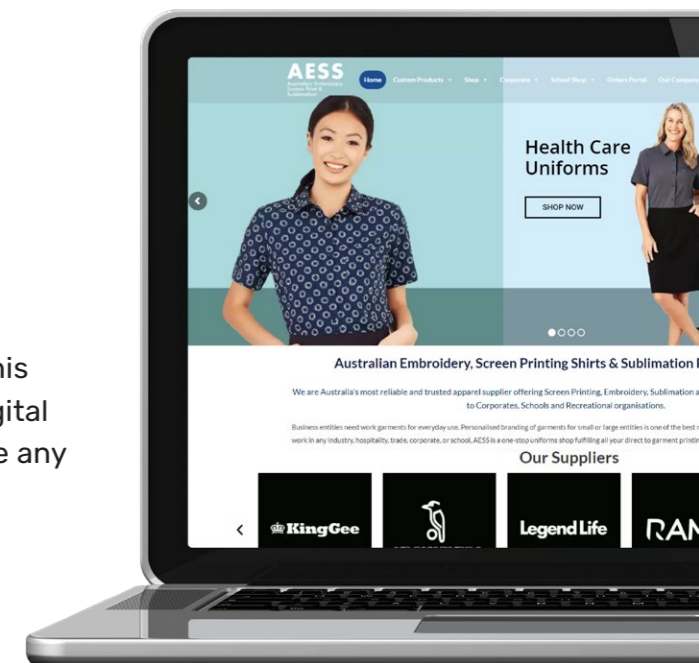

SIGNAGE

Showcase your branding to make a lasting impression. Our signage solutions will help you elevate your brand visibility.

- Banners
- Pennants
- Bunting
- Frames
- Signs
- Corflute Signs
- Stands
- Flags

CONTACT

1300 123 609

Email: sport@sportscentre.com.au

Web: sportscentre.com.au

SA Head Office - 745 Port Road, Woodville, SA 5011

WA Head Office - 1/9 Carr Place, Myaree, WA 6154

ONLINE CAPABILITY

Sports Centre has paved the way by making industry-leading in-roads in digital and online capabilities – being a pioneer in online ordering.

What does going online mean to you?

- 24/7 access.
- PW Protected store.
- Customers can place their orders anytime, anywhere.
- Dedicated, full-time customer service team to answer any enquiries.
- Stock will be manufactured, managed, and posted to the online customer.
- All relevant graphics and product sizing information will be displayed for ease of purchase.
- Flexible pick-up options for local purchasers.
- Afterpay.
- Rebates.
- $0 set-up fee!

Our digital team will manage your online store with the support of your account manager and other essential operational staff. Frequent monitoring and maintenance of the webstore is performed regularly to ensure the ongoing success of your online stores. Our marketing team will provide promotional material on request to assist with promoting your online store. These include, but are not limited to:

- Social Media channels
- eDMs
- Print Media
- Flyers
- Order Forms

Here at Sports Centre, we ensure that each step during this process is completed with ease and transparency. Our Digital team is committed to assisting those who may experience any issues during the ordering process or whenever needed.

Go online today – Only with Sports Centre